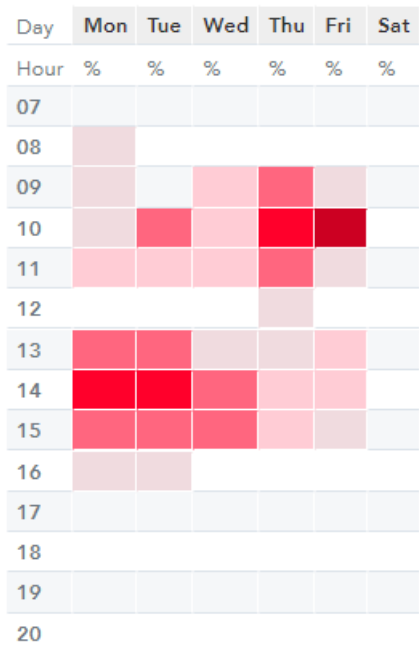

Attendance Heat Map By Day and Month

Attendance Heat Map By Day and Hour

Attendance Heat Map By Day and Hour

Attendance Heat Map By Day and Month

Attendance Heat Map By Day and Month

Attendance Heat Map By Day and Hour

Attendance Heat Map By Day and Month

Attendance Heat Map By Day and Hour

Attendance Heat Map By Day and Month

Attendance Heat Map By Day and Hour

Attendance Heat Map By Day and Month

Attendance Heat Map By Day and Hour

Attendance Heat Map By Day and Month

Day	Mon	Tue	Wed	Thu	Fri	Sat
Month	%	%	%	%	%	%
Aug						
Sep						
Oct						
Nov						
Dec						

Attendance Heat Map By Day and Hour

Day	Mon	Tue	Wed	Thu	Fri	Sat
Hour	%	%	%	%	%	%
09						
10						
11						
12						
13						
14						
15						
16						
17						
18						
19						

Attendance Heat Map By Day and Month

Mon	Tue	Wed	Thu	Fri	Sat	Day
%	%	%	%	%	%	Month
						Jan
						Feb
						Mar
						Apr
						May

Attendance Heat Map By Day and Hour

Day	Mon	Tue	Wed	Thu	Fri	Sat
Hour	%	%	%	%	%	%
08						
09						
10						
11						
12						
13						
14						
15						
16						
17						
18						
21						